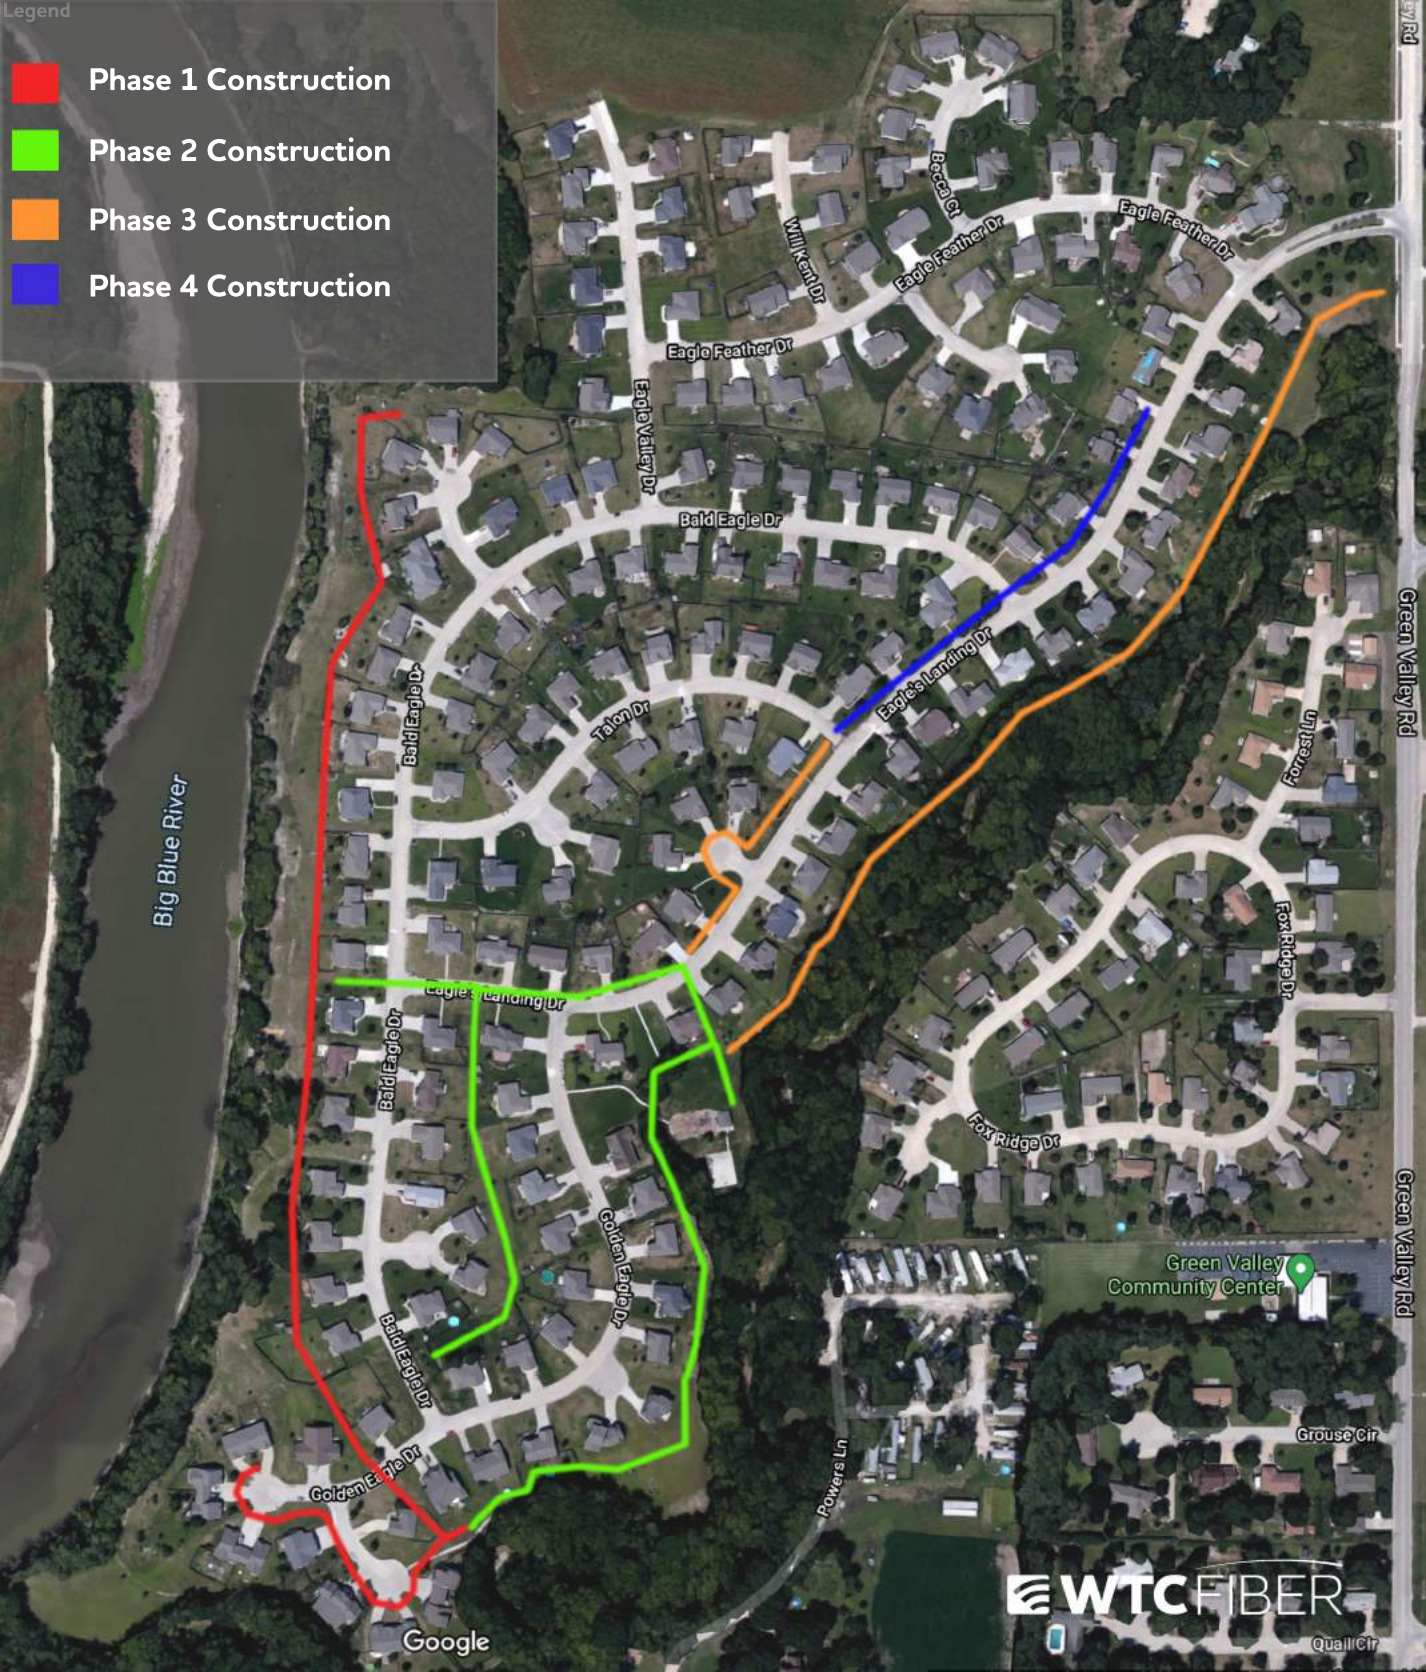

Legend

- Phase 1 Construction
- Phase 2 Construction
- Phase 3 Construction
- Phase 4 Construction

Big Blue River

Green Valley Community Center

WTC FIBER

Google

Quail Cir

Golden Eagle Dr

Bald Eagle Dr

Eagle's Landing Dr

Golden Eagle Dr

Bald Eagle Dr

Talon Dr

Bald Eagle Dr

Eagle Valley Dr

Eagle Feather Dr

Willow Dr

Eagle Feather Dr

Eagle Feather Dr

Fox Ridge Dr

Fox Ridge Dr

Forrest Ln

Powers Ln

Grouse Cir

Green Valley Rd

Green Valley Rd

7 Rd